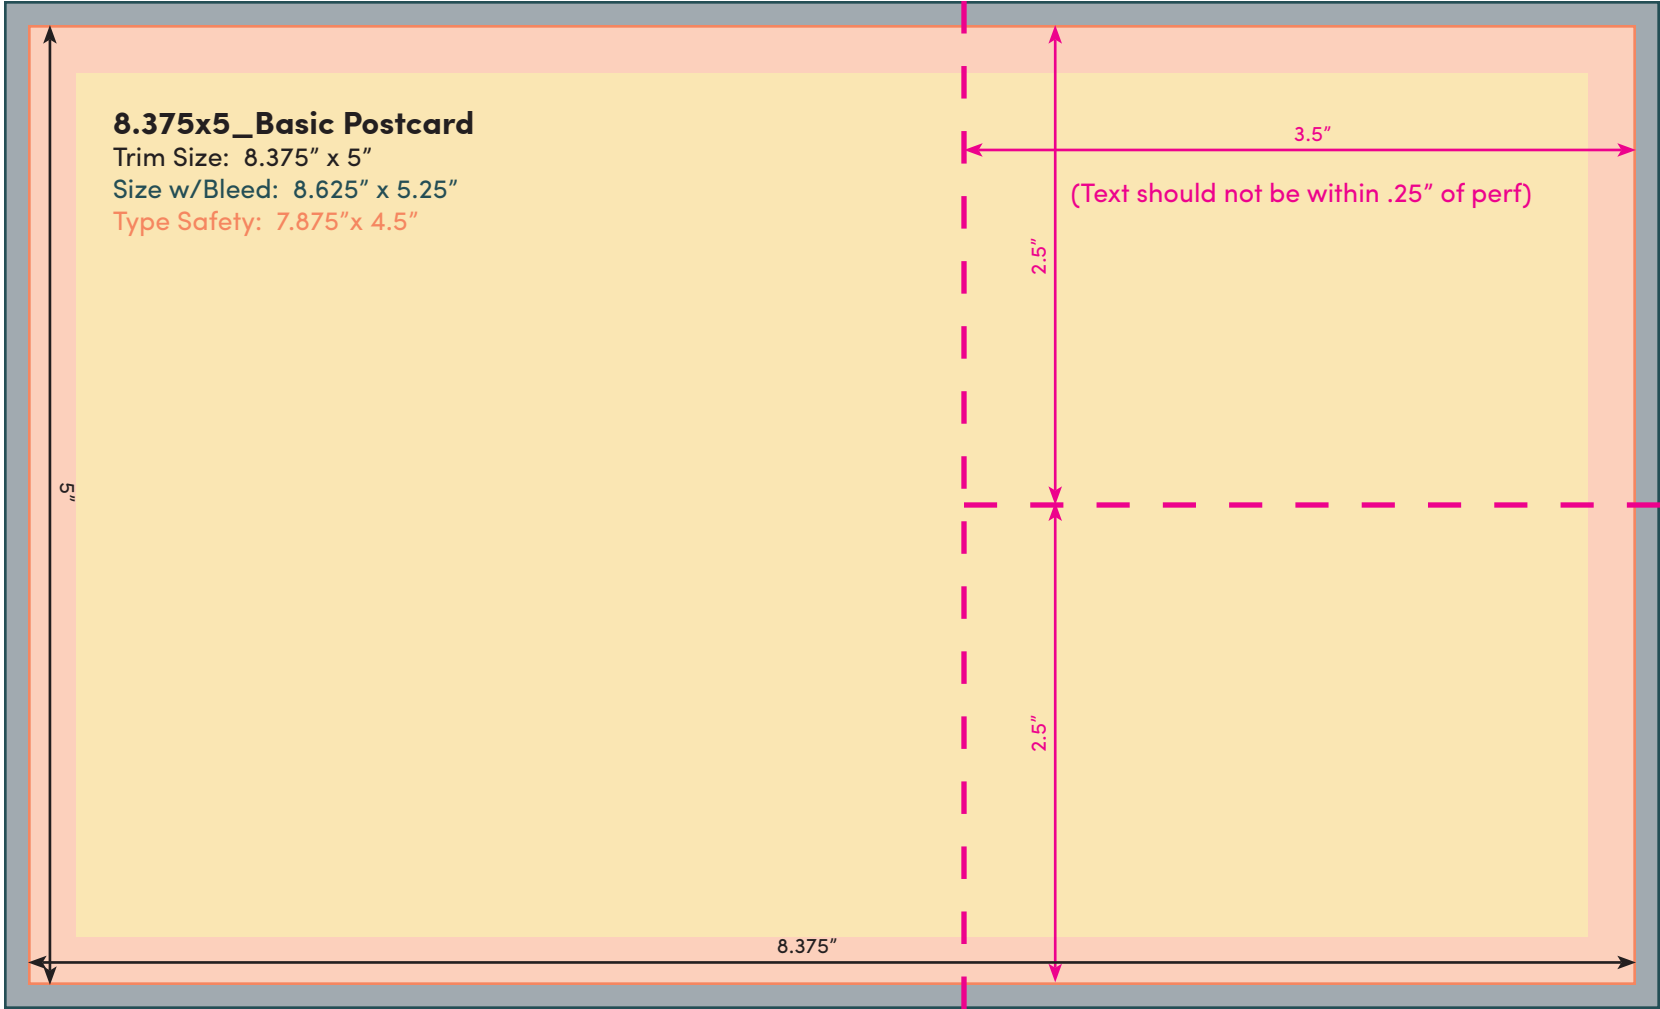

3.5"

(Limit One Vertical Perf per card)
(Text should not be within .25" of perf)

PERF

8.375x5_Basic Postcard

Trim Size: 8.375" x 5"

Size w/Bleed: 8.625" x 5.25"

Type Safety: 7.875" x 4.5"

5"

8.375"

2.5"

3.5"

(Text should not be within .25" of perf)

PERF

PERF

T - PERF

VERTICAL PERF

8.375x5_Personalized Postcard

Trim Size: 8.375" x 5"

Size w/Bleed: 8.625" x 5.25"

Type Safety: 7.875" x 4.5"

PERF

3.5"

(Limit One Vertical Perf per card)
(Text should not be within .25" of perf)

5"

8.375"

PERF

VERTICAL PERF

9x4 Personalized Postcard

Trim Size: 9" x 4"

Size w/Bleed: 9.25" x 4.25"

Type Safety: 8.5"x 3.5"

(Limit One Vertical Perf per card)
(Text should not be within .25" of perf)