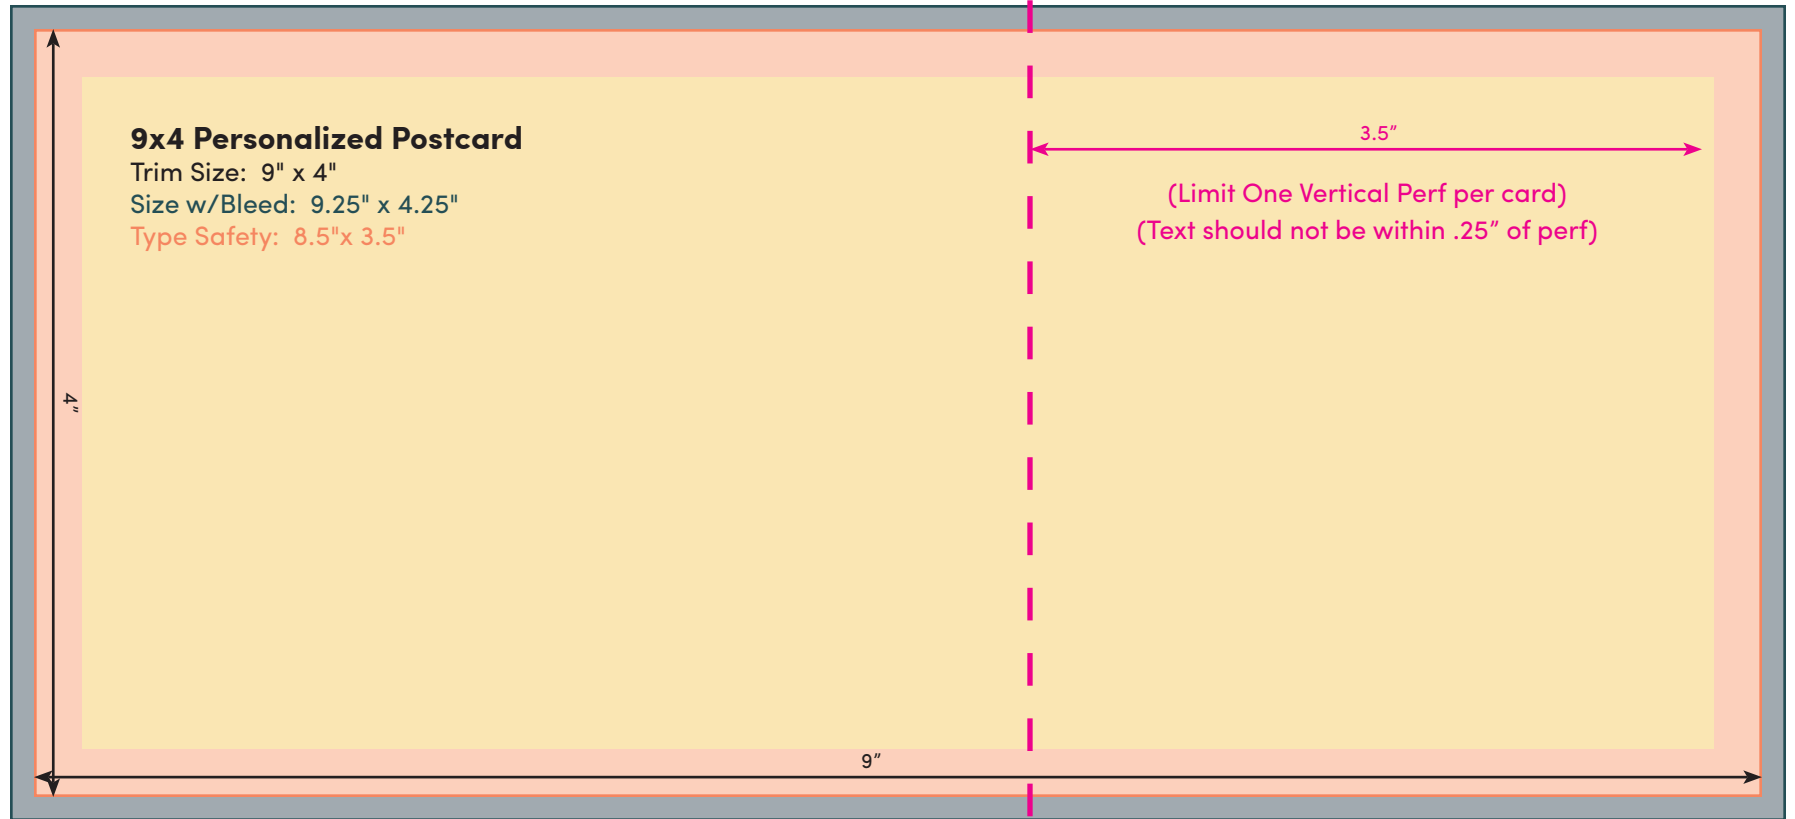

3.5"

(Limit One Vertical Perf per card)
(Text should not be within .25" of perf)

PERF

8.375x5_Basic Postcard

Trim Size: 8.375" x 5"

Size w/Bleed: 8.625" x 5.25"

Type Safety: 7.875" x 4.5"

5"

8.375"

2.5"

3.5"

(Text should not be within .25" of perf)

PERF

PERF

T - PERF

VERTICAL PERF

8.375x5_Personalized Postcard

Trim Size: 8.375" x 5"

Size w/Bleed: 8.625" x 5.25"

Type Safety: 7.875" x 4.5"

PERF

3.5"

(Limit One Vertical Perf per card)
(Text should not be within .25" of perf)

5"

8.375"

PERF

VERTICAL PERF

9x4 Personalized Postcard

Trim Size: 9" x 4"

Size w/Bleed: 9.25" x 4.25"

Type Safety: 8.5"x 3.5"

(Limit One Vertical Perf per card)
(Text should not be within .25" of perf)