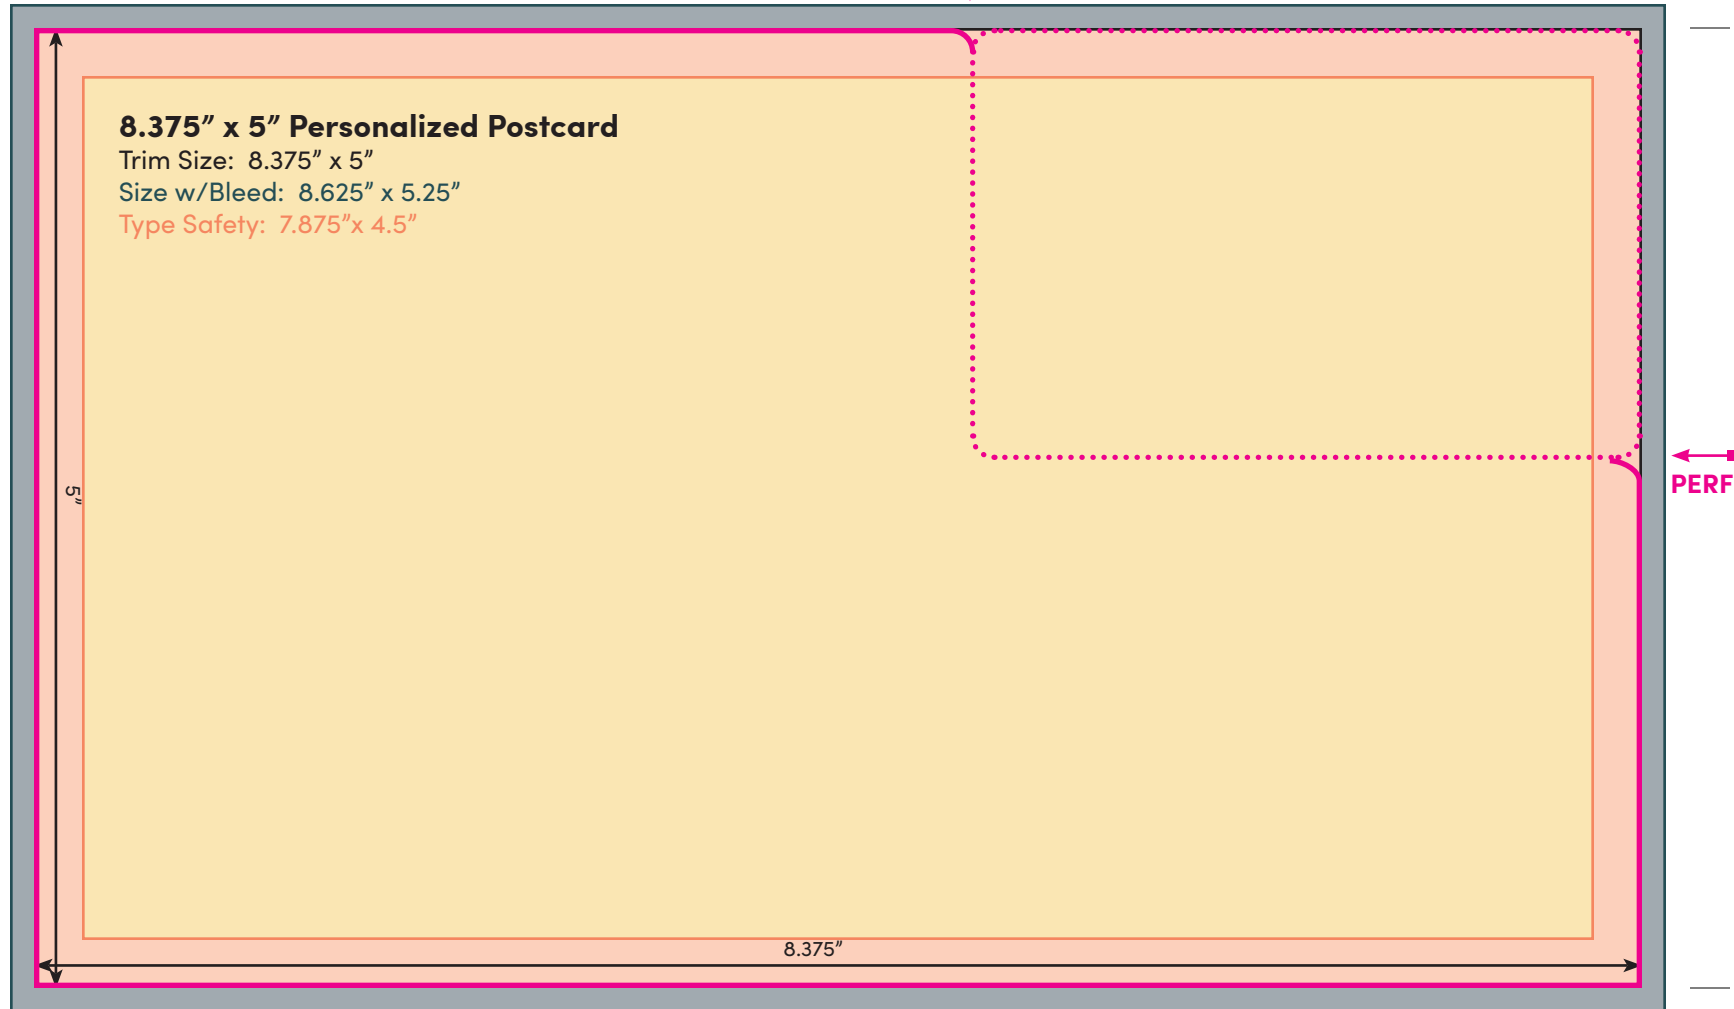

SINGLE PUNCH CARD WITH DIE

SINGLE PUNCH CARD WITH DIE

PERF

8.375" x 5" Personalized Postcard

Trim Size: 8.375" x 5"

Size w/Bleed: 8.625" x 5.25"

Type Safety: 7.875" x 4.5"

15955 La Cantera Pkwy
San Antonio, TX 78256

save

ECR
PRSRT STD
US Postage
PAID
V

Background art can go behind address area.
(No images, No pictures & No text)

Option 1 - Colored Background

XX000000
Distributed with Save

USPS requires this address label to accompany its postage paid mail. Should you receive this card without accompanying mail, notify your local postmaster.

8.375"

5"

SINGLE PUNCH CARD WITH DIE

PERF

8.375" x 5" Personalized Postcard

Trim Size: 8.375" x 5"

Size w/Bleed: 8.625" x 5.25"

Type Safety: 7.875" x 4.5"

5"

SINGLE PUNCH CARD WITH DIE

PERF

8.375" x 5" Personalized Postcard

Trim Size: 8.375" x 5"

Size w/Bleed: 4.625" x 5.25"

Type Safety: 4.25" x 4.5"

Option 3 - White Mailing Side